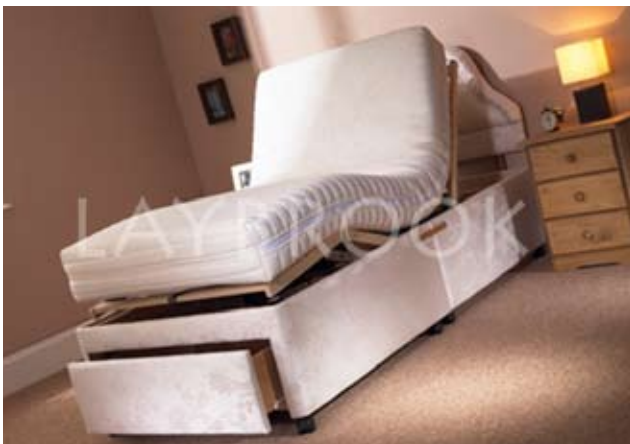

Winchester

This new bed has all the same qualities of all Laybrook electric adjustable beds with the mechanism being of an extremely high quality, the material on the surround is a beautiful light (neutral) suede and with the drawer on either side the choice as always is yours. Beat that! In stock with drawer on right hand side standing at the bottom of bed looking at the headboard.

All of our mattresses are individually made to your specification for your weight and how you like the feel of the mattress, whether that be hard medium or soft, again Laybrook are adjustable bed and mattress manufacturer specialists. Beat that.

It is also fully installed by our trained engineers, NOT FLAT PACKED like some.

Bed height

Our standard size bed is 22 inches from floor to top of mattress (like most beds) to make sure the height of your bed is correct when ordering please measure your own first if you do need us to change the height we can make it to any size you wish for an extra £75 (Divan or Pine).